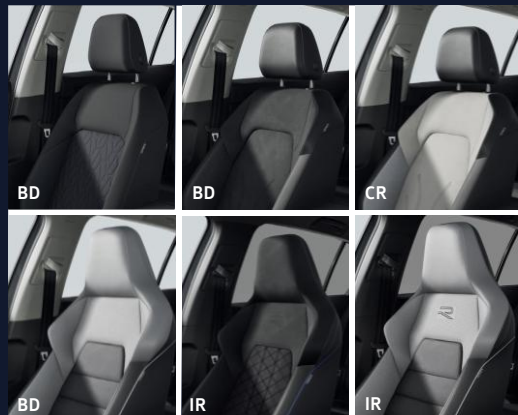

Discover the colour for you. Discover more at [volkswagen.ie](https://www.volkswagen.ie)

Standard ● Optional ○ Unavailable -

	Life	Ed. 75	Style	R-Line	
Exterior Colours					
Urano Grey (Solid)	○	○	○	○	5K5K
Pure White (Solid)¹	○	○	○	○	0Q0Q
Dark Moss Green (Metallic)¹	○	○	○	○	X1X1
Lapiz Blue (Metallic)¹	-	-	-	○	L9L9
Dolphin Grey (Metallic)¹	○	○	○	○	B0B0
Kings Red (Metallic)¹	○	○	○	○	P8P8
Oryx White (Pearl Effect)¹	○	○	○	○	0R0R
Oyster Silver (Metallic)¹	○	○	○	○	F0F0
Anemore Blue (Metallic)¹	○	○	○	○	5R5R
Crystal Ice Blue (Metallic)¹	○	○	○	○	3Y3Y
Grenadila Black (Metallic)¹	○	○	○	○	0E0E
Interior Colours					
'Nature Cross' cloth / Soul Black	●	●	-	-	BD
'Brush Dark' cloth / Soul Black	-	-	●	-	BD
'Mistral' cloth / Storm Grey	-	-	○	-	CR
'Vienna' Leather (WL3 Pack) / Soul Black	-	-	○¹	-	BD
'R-Line' cloth / Anthracite	-	-	-	●	IR
'Vienna' Leather (WL9 Pack) / Anthracite	-	-	-	○¹	IR

Notes:

1. Optional at extra cost.

Optional paint colour availability are subject to change without notice. For optional paint pricing please visit [volkswagen.ie](https://www.volkswagen.ie) to complete your configuration. Paint images are for reference only, print processes do not allow for an exact reproduction of the colour.